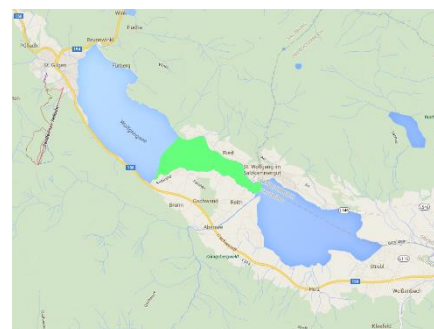

AREA RIED/SCHWAND

Day ticket adult € 22.00 + regional rate € 10.00

Weekly ticket adult € 75.00 + regional rate € 25.00

Special rates for children and youth

Fishing licences available at:

- Fischerei Höplinger, Markt 79, 5360 St. Wolfgang, Tel. +43 (0) 664/5034734
- Online at www.heifish.com

WESTERN AREA

GASTHAUS GAMSJAGA – UPPER START OF THE FALKENSTEINWAND

Day ticket adult € 30.50

Weekly ticket adult € 124.50

Prices incl. regional rate

Special rate for children 30%

Fishing licences available at: